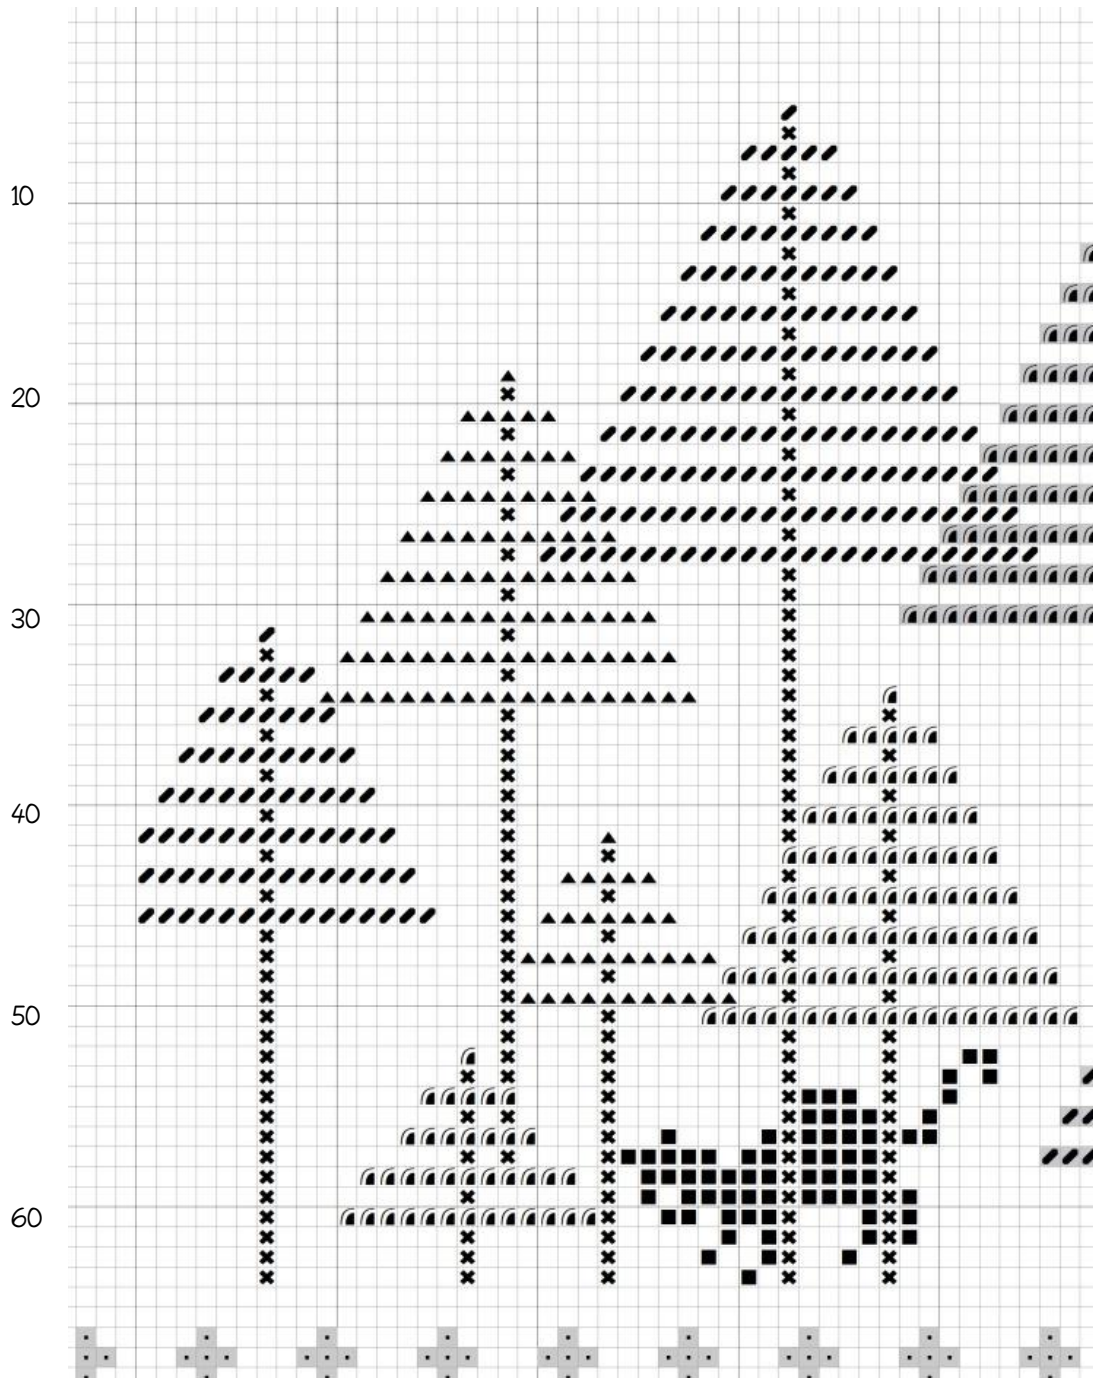

# Thistles - Stitch Along #5

150

160

170

180

190

Grey stitches are from previous episodes

Symbol	Weeks Dye Works	DMC
■	1304 - Onyx	310
×	1237 - Swiss Chocolate	869
↙	2202 - Bullfrog	936
⤴	1273 - Grape Vine	3021
▲	1265 - Garrison Green	3051