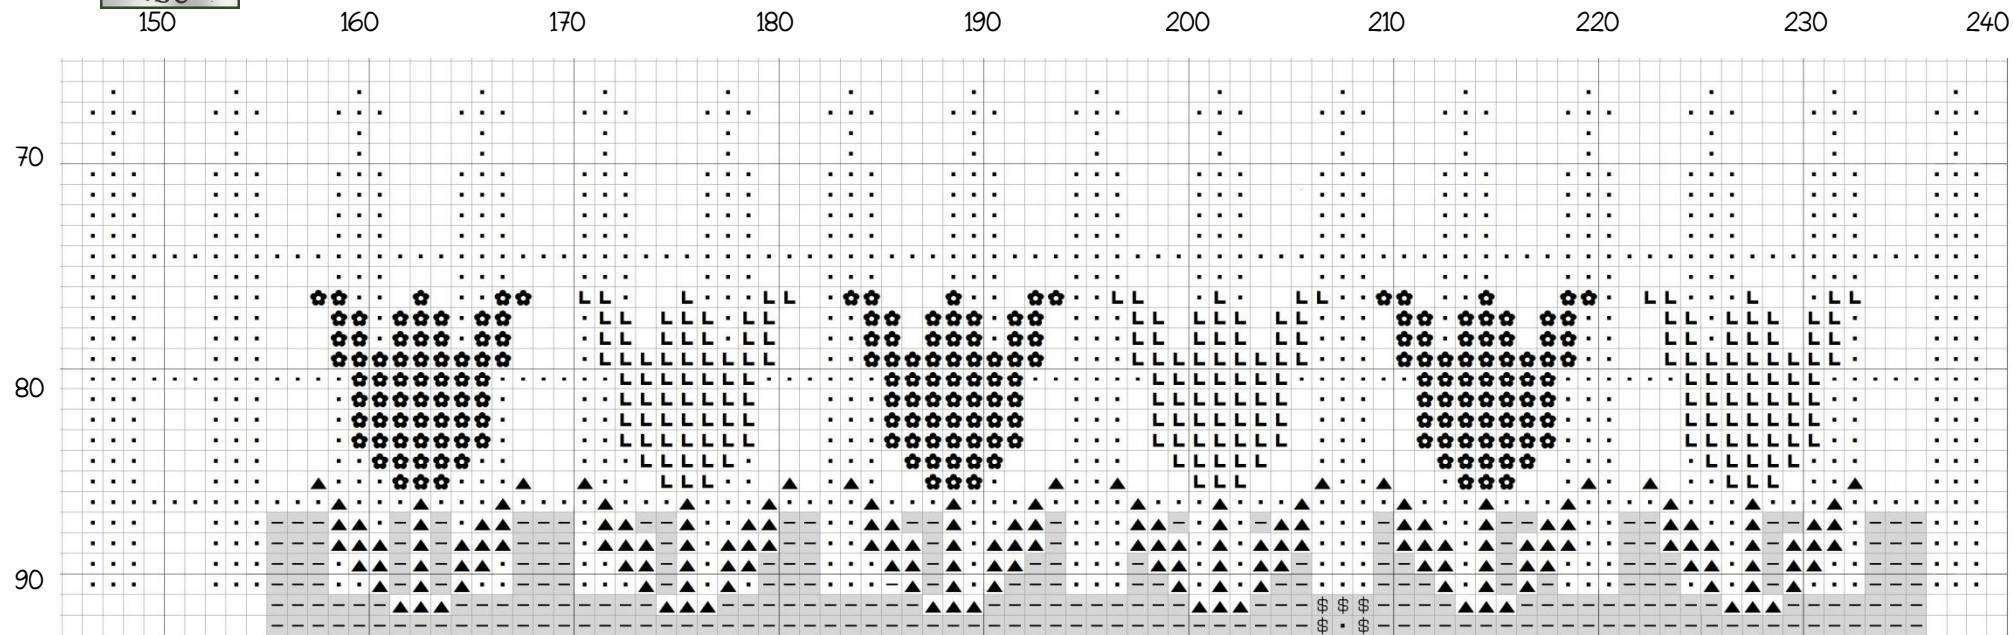

# Thistles - Stitch Along #3

Grey stitches are from previous episodes

Symbol	Weeks Dye Works	DMC
▲	1265 - Garrison Green	3051
L	2226 - Carrot	3853
⊛	1224 - Amber	3854
•	1086 - Icicle	White