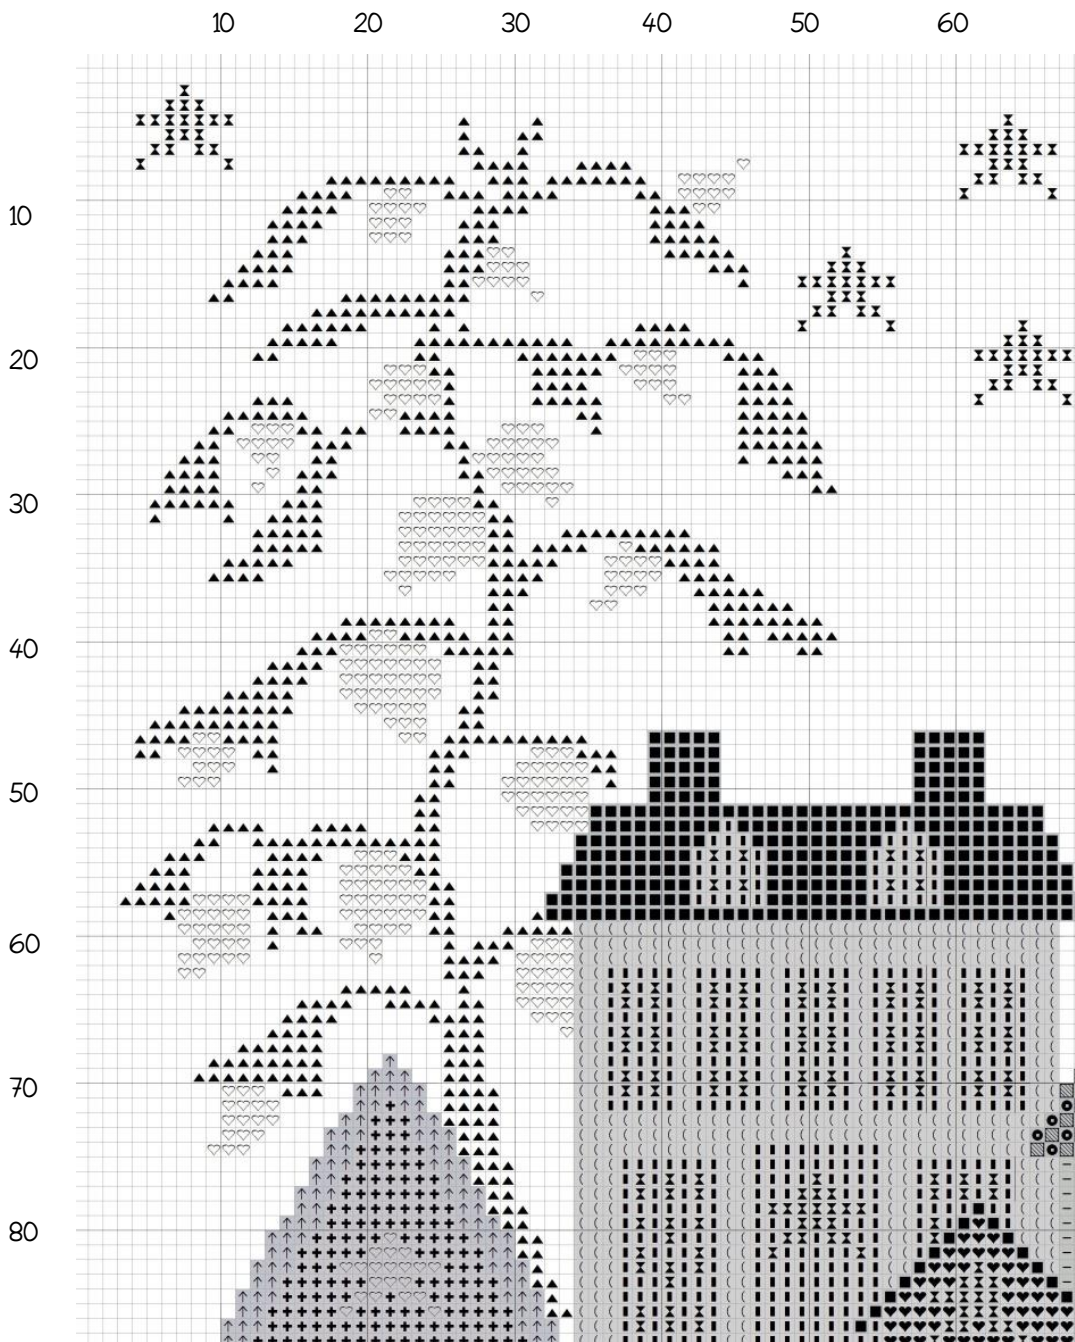

Thistles - Star Village #13a

Grey stitches are from previous episodes

Symbol	The Gentle Art	DMC
X	0420 - Gold Leaf	680
▲	7070 - Deep Forest	934
♡	0380 - Raspberry Parfait	3721